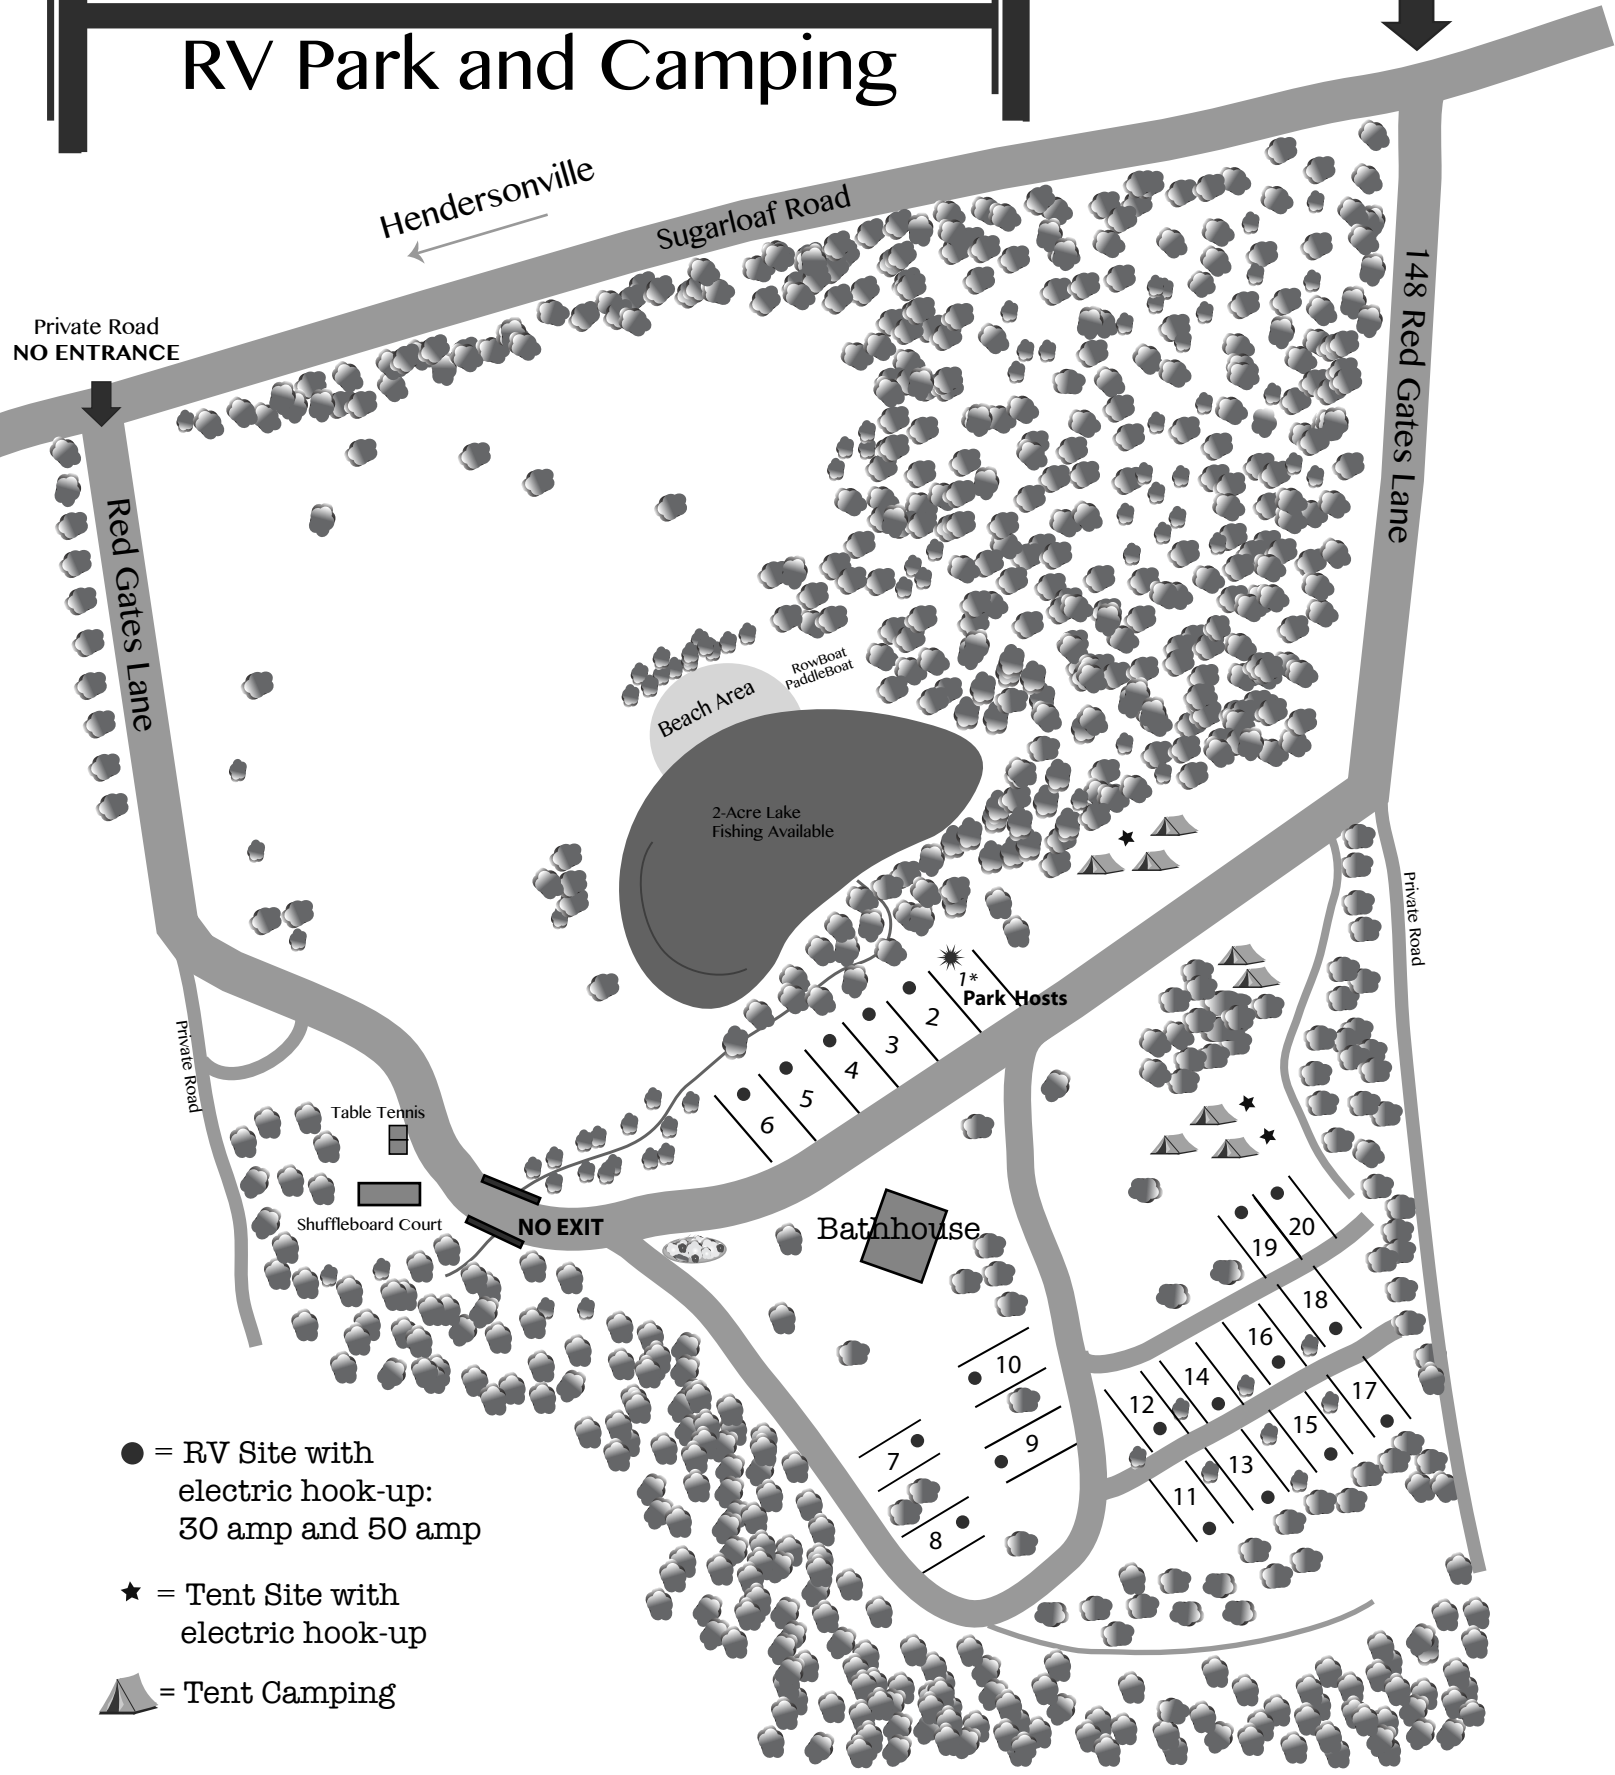

# RED GATES

## RV Park and Camping

**RV/Tenting  
ENTRANCE**

- = RV Site with electric hook-up: 30 amp and 50 amp
- ★ = Tent Site with electric hook-up
- ▲ = Tent Camping